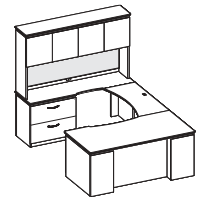

Executive "U" Workstation $6736