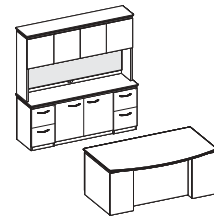

TYPICAL CONFIGURATIONS

Executive Office $6998