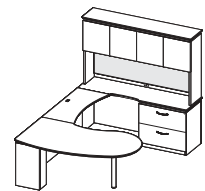

Executive "U" Workstation $6526