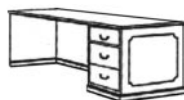

22¹/₂" D x 72" W Right Pedestal Credenza
919 18-182 $1400