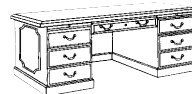

30" x 60" Executive Desk
74-6030DP-TM 11-742 $1550