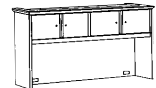

60"W Credenza Hutch
74-6642SH-TM 28-772 $1113
Optional 36" Hutch Task Light
See page 37.