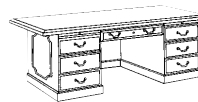

Conference Desk, Credenza and Hutch (excludes tackboard), \$4370

FEATURES

- Maximum beauty and quality at an affordable cost
- Genuine 1" thick hardwood bases
- All desks have two file and two box drawers and center drawer with wood pencil tray
- Four sided doweled drawer construction with screwed on fronts
- Full extension steel ball bearing drawer suspensions with lifetime warranty
- File drawers accommodate side-to-side letter or legal filing
- High gloss laminate tops with veneer banded hand finished edges
- Central locking, writing slides and raised picture frame moldings
- In stock in Mahogany finish; Walnut finish available on special order
- Other pieces including corner units, vertical files, wall units, computer furniture and more also available on special order
- 5 year warranty

FINISHES

Traditional Mahogany
IN STOCK

Traditional Walnut
SPECIAL ORDER

30" x 60" Executive Desk
74-6030DP-TM 11-742 \$1550

36" x 72" Conference Desk
74-7236DP-TM 12-742 \$1677

24" x 72" Storage Credenza
74-7224STC-TM 19-742 \$1660