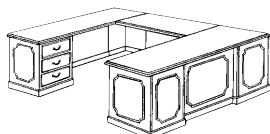

Executive "U" Workstations

36" x 72" Single Pedestal Desk
74-7236RP-TM 17-752 $1600

24" x 48" x 29"H Bridge
Grommets in modesty panel.
74-4824BR-TM 28-542 $669

24" x 72" Single Pedestal Credenza
74-7224LP-TM 17-882 $1467