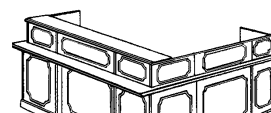

Transaction Counter
66"W x 27³/₄"D x 13¹/₄"H, for use with
30"x66" single pedestal desks.
74-66TC-TM 15-742 $567

Transaction Counter Return
47¹/₄"W x 21³/₄"D x 12"H, for use with
24"x48" returns.
74-48TCR-TM 15-642 $236