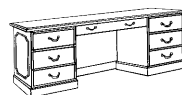

Conference Desk, Credenza and Hutch (excludes tackboard), \$4370

FEATURES

- Maximum beauty and quality at an affordable cost
- Genuine 1" thick hardwood bases
- All desks have two file and two box drawers and center drawer with wood pencil tray
- Four sided doweled drawer construction with screwed on fronts
- Full extension steel ball bearing drawer suspensions with lifetime warranty
- File drawers accommodate side-to-side letter or legal filing
- High gloss laminate tops with veneer banded hand finished edges
- Central locking, writing slides and raised picture frame moldings
- In stock in Mahogany finish; Walnut finish available on special order
- Other pieces including corner units, vertical files, wall units, computer furniture and more also available on special order
- 5 year warranty

FINISHES

Traditional Mahogany
IN STOCK

Traditional Walnut
SPECIAL ORDER

30" x 60" Executive Desk
74-6030DP-TM 11-742 \$1550

36" x 72" Conference Desk
74-7236DP-TM 12-742 \$1677

24" x 72" Storage Credenza
74-7224STC-TM 19-742 \$1660