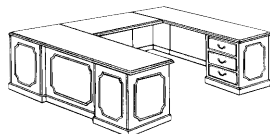

36" x 72" Single Pedestal Desk
74-7236LP-TM 18-752 $1600

24" x 48" x 29"H Bridge
Grommets in modesty panel.
74-4824BR-TM 28-542 $669

24" x 72" Single Pedestal Credenza
74-7224RP-TM 18-882 $1467