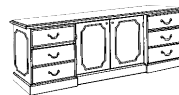

Conference Desk, Credenza and Hutch (excludes tackboard), \$4370

FEATURES

- Maximum beauty and quality at an affordable cost
- Genuine 1" thick hardwood bases
- All desks have two file and two box drawers and center drawer with wood pencil tray
- Four sided doweled drawer construction with screwed on fronts
- Full extension steel ball bearing drawer suspensions with lifetime warranty
- File drawers accommodate side-to-side letter or legal filing
- High gloss laminate tops with veneer banded hand finished edges
- Central locking, writing slides and raised picture frame moldings
- In stock in Mahogany finish; Walnut finish available on special order
- Other pieces including corner units, vertical files, wall units, computer furniture and more also available on special order
- 5 year warranty

FINISHES

Traditional Mahogany
IN STOCK

Traditional Walnut
SPECIAL ORDER

30" x 60" Executive Desk
74-6030DP-TM 11-742 \$1550

36" x 72" Conference Desk
74-7236DP-TM 12-742 \$1677

24" x 72" Storage Credenza
74-7224STC-TM 19-742 \$1660