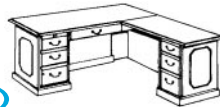

Executive "U" Workstation as shown, \$4234

new
30" x 66" Single Pedestal Desk
 7350-480 18-532 \$1313

24" x 48" x 30"H Right Return
 7350-579 18-032 \$1031

new
30" x 66" Single Pedestal Desk
 7350-490 17-532 \$1313