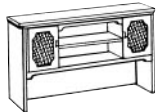

FEATURES

- A fantastic traditional desk value!
- Desks, credenzas and files feature heavy mortise and tenon, glued, stapled and screwed construction for maximum strength
- Desks have two file drawers, two box drawers and center drawer
- File drawers accept front-to-back letter or side-to-side legal hanging folders
- High pressure laminate tops, in stock in Executive Mahogany finish

new
30" x 60" Executive Desk
 7350-30 11-352 \$1399

36" x 72" Conference Desk
 7350-36 12-732 \$1428

new
20" x 66" Computer Credenza with Keyboard Drawer
 7350-21 20-352 \$1364

24" x 72" Kneespace Credenza with Keyboard Drawer
 7350-24 19-352 \$1428

new
60" W Credenza Hutch
 7350-44 28-732 \$796

66" W Credenza Hutch with Doors
 7350-62 08-502 \$1214

36" Task Light
 For use with credenza hutches above.
 See page 37.

Central locking on desks for added convenience.