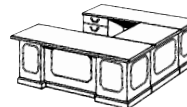

36" x 72" Single Pedestal Desk
7350-580 17-732 $1359

24" x 50" Bridge
7350-59 08-352 $490

21" x 72" Single Pedestal Credenza
7350-581 17-352 $1171