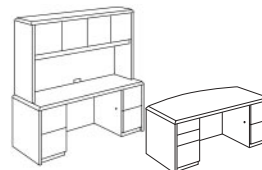

SAMPLE CONFIGURATIONS

Priced with laminate tops.

36" x 72" Desk \$1804
20" x 72" Credenza 1657
72" Storage Hutch 1507

66" x 78" "L" Workstation \$2458

72" x 104" "U" Workstation \$3325

36" x 72" Bow Top Desk \$2371
20" x 72" Credenza 1924
72" Storage Hutch 1507

66" x 78" "L" Workstation \$2589

72" x 104" "U" Workstation \$3538

72" x 104" "U" Workstation \$4484

Full extension box and file drawers provide access to entire contents. File drawers file letter or legal.