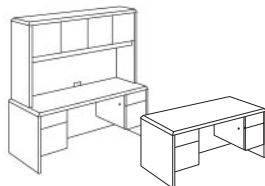

Executive Workstation with Wardrobe Storage as shown, \$7067

FEATURES

- Constructed of select grade American hardwood veneers
- Choose veneer tops with a clear durable topcoat or high pressure laminate tops
- Solid hardwood waterfall edges maximizes comfort
- A broad selection of components allows offices to be customized to fit the user's specific needs; wardrobe storage, bookcases and computer furniture also available
- Desks, credenzas and returns are offered with full or 3/4 height pedestals and full modesty panels
- Ten year warranty

SAMPLE CONFIGURATIONS

Priced with laminate tops.

36" x 72" Desk \$1804
20" x 72" Credenza 1657
72" Storage Hutch 1507

66" x 78" "L" Workstation \$2458

72" x 104" "U" Workstation \$3325

36" x 72" Bow Top Desk \$2371
20" x 72" Credenza 1924
72" Storage Hutch 1507

66" x 78" "L" Workstation \$2589

72" x 104" "U" Workstation \$3538

72" x 104" "U" Workstation \$4484

Full extension box and file drawers provide access to entire contents. File drawers file letter or legal.