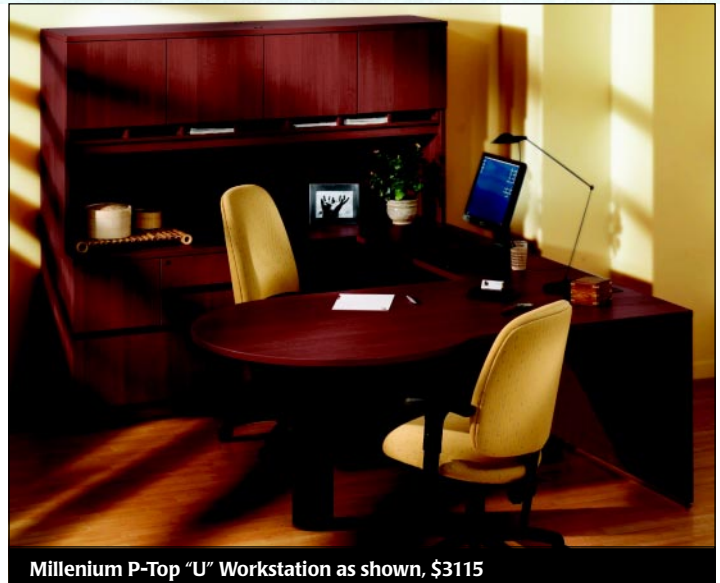

Millenium Reception Station with Credenza and Hutch, \$3754

Millenium P-Top "U" Workstation as shown, \$3115

FEATURES

- An extensive Quick Ship offering, allowing you to select from the typical configurations shown or create your own with over 75 components and 15 color combinations
- 1" top on Millenium series; 1 5/8" top on Manhattan series, both in high quality thermofused laminate with durable PVC edge banding
- 3/4 height pedestals on Millenium series; full height pedestals on Manhattan
- Manhattan series standard with metal drawer pulls
- Fully assembled; 5 year warranty

FINISHES

Cherry Cognac Tan Light Maple Porto

Slate (base only) Black (base only)

Woodgrained tops available with matching bases, or with Slate or Black bases.

Manhattan Office Grouping as shown, \$5268

logiflex

MILLENIUM TYPICALS

72" x 110" "U" Workstation \$3115

72" x 110" "U" Workstation \$2634

72" x 90" "L" Workstation \$2277

72" Desk, Credenza and Hutch \$2415

72" x 98" "U" Workstation \$2254

MANHATTAN TYPICALS

72" Desk, Credenza and Hutch \$3888

72" x 92" "U" Workstation \$3293

72" x 90" "L" Workstation \$2900

72" x 104" "U" Workstation \$2899

72" x 98" "U" Workstation \$2694

The Possibilities Are Endless...

Logiflex offers many components and options to allow you to customize your space, including six edge details, 29 standard laminates, frosted glass doors, perforated metal modesty/privacy screens and adjustable height table legs. Choose from any standard desks, workstations, reception stations and tables, or design your own. Logiflex welcomes customs and will gladly build to your specifications.