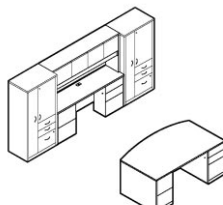

Executive Office (excluding seating) \$11,336; shown with Arturo executive & Selectra guest seating

**FEATURES**

- Correlation offers a complete collection to accommodate executive and management applications, including boardroom tables and components
- High performance thermally fused laminate for lasting durability
- Tops are 1 1/2" thick top over side panel design with choice of 3mm PVC edge banding or fluted edge
- 72" extended height accommodates larger computer monitors comfortably under hutches
- Select from over 370 components and 121 color combinations, in a choice of full to floor or 3/4 height pedestals, and four drawer pull options
- Limited lifetime warranty

Correlation offers a wide variety of storage components, to accommodate everything from outerwear and personal items to business documents and binders.

**SAMPLE CONFIGURATIONS**

72" Desk, Credenza & Hutch \$3071

72" x 84" "L" Workstation \$1726

72" x 104" "U" Workstation \$2293

92" x 104" "U" Workstation \$4003

108" x 116" "U" Workstation \$6593

Executive Office Grouping \$7439

Divide desk-mounted panels may be added to desking components, and can be stacked in many configurations. Off-desk accessories help take items off your worksurface, while placing them within easy reach.