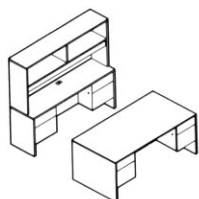

Executive Office (excluding seating) \$11,336; shown with Arturo executive & Selectra guest seating

**FEATURES**

- Correlation offers a complete collection to accommodate executive and management applications, including boardroom tables and components
- High performance thermally fused laminate for lasting durability
- Tops are 1 1/2" thick top over side panel design with choice of 3mm PVC edge banding or fluted edge
- 72" extended height accommodates larger computer monitors comfortably under hutches
- Select from over 370 components and 121 color combinations, in a choice of full to floor or 3/4 height pedestals, and four drawer pull options
- Limited lifetime warranty

Correlation offers a wide variety of storage components, to accommodate everything from outerwear and personal items to business documents and binders.

**SAMPLE CONFIGURATIONS**

72" Desk, Credenza & Hutch \$3071