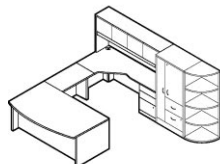

Executive Office (excluding seating) \$11,336; shown with Arturo executive & Selectra guest seating

**FEATURES**

- Correlation offers a complete collection to accommodate executive and management applications, including boardroom tables and components
- High performance thermally fused laminate for lasting durability
- Tops are 1 1/2" thick top over side panel design with choice of 3mm PVC edge banding or fluted edge
- 72" extended height accommodates larger computer monitors comfortably under hutches
- Select from over 370 components and 121 color combinations, in a choice of full to floor or 3/4 height pedestals, and four drawer pull options
- Limited lifetime warranty

Correlation offers a wide variety of storage components, to accommodate everything from outerwear and personal items to business documents and binders.

**SAMPLE CONFIGURATIONS**

72" Desk, Credenza & Hutch \$3071

72" x 84" "L" Workstation \$1726

72" x 104" "U" Workstation \$2293

92" x 104" "U" Workstation \$4003

108" x 116" "U" Workstation \$6593

Executive Office Grouping \$7439

Divide desk-mounted panels may be added to desking components, and can be stacked in many configurations. Off-desk accessories help take items off your worksurface, while placing them within easy reach.