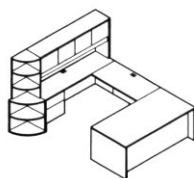

Executive Office (excluding seating) \$11,336; shown with Arturo executive & Selectra guest seating

**FEATURES**

- Correlation offers a complete collection to accommodate executive and management applications, including boardroom tables and components
- High performance thermally fused laminate for lasting durability
- Tops are 1 1/2" thick top over side panel design with choice of 3mm PVC edge banding or fluted edge
- 72" extended height accommodates larger computer monitors comfortably under hutches
- Select from over 370 components and 121 color combinations, in a choice of full to floor or 3/4 height pedestals, and four drawer pull options
- Limited lifetime warranty

Correlation offers a wide variety of storage components, to accommodate everything from outerwear and personal items to business documents and binders.

**SAMPLE CONFIGURATIONS**

72" Desk, Credenza & Hutch \$3071

72" x 84" "L" Workstation \$1726

72" x 104" "U" Workstation \$2293

92" x 104" "U" Workstation \$4003

108" x 116" "U" Workstation \$6593

Executive Office Grouping \$7439

Divide desk-mounted panels may be added to desking components, and can be stacked in many configurations. Off-desk accessories help take items off your worksurface, while placing them within easy reach.