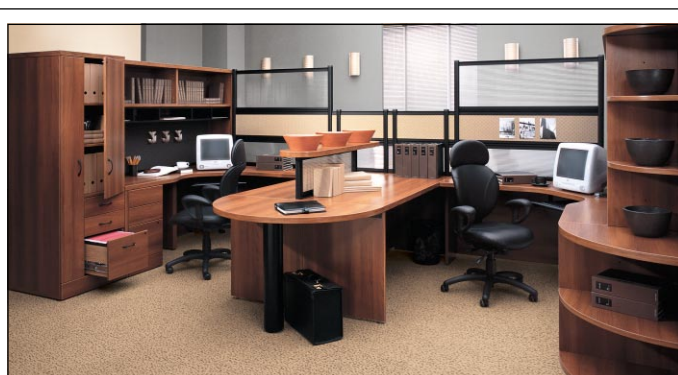

Executive Office (excluding seating) \$11,336; shown with Arturo executive & Selectra guest seating

**FEATURES**

- Correlation offers a complete collection to accommodate executive and management applications, including boardroom tables and components
- High performance thermally fused laminate for lasting durability
- Tops are 1 1/2" thick top over side panel design with choice of 3mm PVC edge banding or fluted edge
- 72" extended height accommodates larger computer monitors comfortably under hutches
- Select from over 370 components and 121 color combinations, in a choice of full to floor or 3/4 height pedestals, and four drawer pull options
- Limited lifetime warranty

Correlation offers a wide variety of storage components, to accommodate everything from outerwear and personal items to business documents and binders.

**SAMPLE CONFIGURATIONS**

72" Desk, Credenza & Hutch \$3071

72" x 84" "L" Workstation \$1726

72" x 104" "U" Workstation \$2293

92" x 104" "U" Workstation \$4003

108" x 116" "U" Workstation \$6593

Executive Office Grouping \$7439

Divide desk-mounted panels may be added to desking components, and can be stacked in many configurations. Off-desk accessories help take items off your worksurface, while placing them within easy reach.