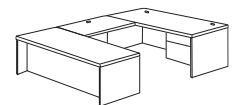

FEATURES

- Beautiful transitional styling, unbelievably affordable!
- 1 1/8" end panels have a 2mm thick edge banding to prevent moisture damage
- 21" deep full extension drawers for maximum storage and easy accessibility; all drawers standard with 2mm PVC edging
- Lifetime warranty on drawer suspensions
- Grommets on bridges & credenzas
- In stock in durable laminate with Caramel Cherry finish; other finishes and drawer options available on special order
- Five year warranty

FINISHES

	Caramel Cherry IN STOCK
	Honey Maple SPECIAL ORDER
	Mahogany SPECIAL ORDER

30" x 60" Executive Desk
45-6030-QDP-CC 11-802 $983

30" x 66" Executive Desk **new**
45-6630-QDP-CC 13-862 $1088

36" x 72" Executive Desk
45-7236-QDP-CC 12-802 $1145

24" x 66" Kneespace Credenza **new**
45-6624-QKC-CC 20-802 $957

24" x 72" Kneespace Credenza
45-7224-QKC-CC 19-802 $986

72" Storage Hutch
For use with 72" kneespace and 72" "U" workstation credenzas.
45-7243-SH-CC 28-802 $1126

36" W Task Light
For use with storage hutch above. See page 37.

Lateral File
45-3624-LF2-CC 23-802 $820

30" x 66" Single Pedestal Desk
45-6630-QLP-CC 18-082 $881

24" x 48" x 29"H Right Return
45-4824-QRP-CC 18-212 $604

30" x 66" Single Pedestal Desk
45-6630-QRP-CC 17-082 $881

24" x 48" x 29"H Left Return
45-4824-QLP-CC 17-212 $604

36" x 72" Single Pedestal Desk
45-7236-QRP-CC 17-822 $956

24" x 48" Bridge
45-4824-BR-CC 08-822 $329

24" x 72" Single Pedestal Credenza
45-7224-QLP-CC 17-392 $836

36" x 72" Single Pedestal Desk
45-7236-QLP-CC 18-822 $956

24" x 48" Bridge
45-4824-BR-CC 08-822 $329

24" x 72" Single Pedestal Credenza
45-7224-QRP-CC 18-392 $836

48" H Bookcase
45-48-HDBC-CC 43-802 $562

72" H Bookcase
45-72-HDBC-CC 45-802 $810