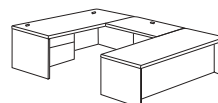

30" x 66" Single Pedestal Desk
45-6630-QRP-CC 17-082 $881

24" x 48" x 29"H Left Return
45-4824-QLP-CC 17-212 $604

36" x 72" Single Pedestal Desk
45-7236-QRP-CC 17-822 $956

24" x 48" Bridge
45-4824-BR-CC 08-822 $329

24" x 72" Single Pedestal Credenza
45-7224-QLP-CC 17-392 $836