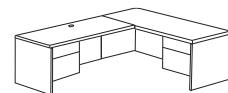

36" x 72" Executive Desk  
45-7236-QDP-CC 12-802 \$1145

24" x 66" Kneespace Credenza **new**  
45-6624-QKC-CC 20-802 \$957

24" x 72" Kneespace Credenza  
45-7224-QKC-CC 19-802 \$986

72" Storage Hutch  
For use with 72" kneespace and 72" "U" workstation credenzas.  
45-7243-SH-CC 28-802 \$1126

36" W Task Light  
For use with storage hutch above. See page 37.

Lateral File  
45-3624-LF2-CC 23-802 \$820

30" x 66" Single Pedestal Desk  
45-6630-QLP-CC 18-082 \$881

24" x 48" x 29"H Right Return  
45-4824-QRP-CC 18-212 \$604