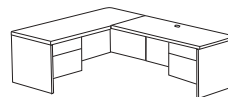

36" x 72" Executive Desk  
45-7236-QDP-CC 12-802 \$1145

24" x 66" Kneespace Credenza **new**  
45-6624-QKC-CC 20-802 \$957

24" x 72" Kneespace Credenza  
45-7224-QKC-CC 19-802 \$986

72" Storage Hutch  
For use with 72" kneespace and 72" "U" workstation credenzas.  
45-7243-SH-CC 28-802 \$1126

36" W Task Light  
For use with storage hutch above. See page 37.

Lateral File  
45-3624-LF2-CC 23-802 \$820

30" x 66" Single Pedestal Desk  
45-6630-QLP-CC 18-082 \$881

24" x 48" x 29"H Right Return  
45-4824-QRP-CC 18-212 \$604