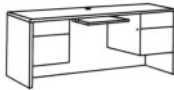

new

Desk, Credenza & Hutch as shown, \$2503

FEATURES

- Transitional design with sleek radius tops
- Durable scratch-resistant high pressure laminate tops with hardwood edges
- Full modesty panels standard
- File drawers on heavy-duty 150 lb. capacity full extension ball bearing guides and will accommodate letter or legal files
- In stock with Mahogany finish

Edge Detail

30" x 60" Desk
102-027 11-023 \$937

36" x 72" Desk on Quick Ship.
102-032 \$1082

20" x 66" Kneespace Credenza with Keyboard Tray
102-006 19-023 \$917

61" W Storage Hutch
102-067 28-223 \$649

36" Task Light
For use with storage hutch above. See page 37.