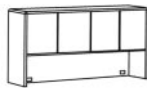

new

Desk, Credenza & Hutch as shown, \$2503

FEATURES

- Transitional design with sleek radius tops
- Durable scratch-resistant high pressure laminate tops with hardwood edges
- Full modesty panels standard
- File drawers on heavy-duty 150 lb. capacity full extension ball bearing guides and will accommodate letter or legal files
- In stock with Mahogany finish

Edge Detail

30" x 60" Desk
102-027 11-023 \$937

36" x 72" Desk on Quick Ship.
102-032 \$1082

20" x 66" Kneespace Credenza with Keyboard Tray
102-006 19-023 \$917

61" W Storage Hutch
102-067 28-223 \$649

36" Task Light
For use with storage hutch above. See page 37.

36" W Lateral File
102-068 23-023 \$716

30" x 66" Right Single Pedestal Desk
102-030 17-023 \$792

22" x 47" Left Return w/Keyboard Tray
102-007 17-223 \$684

30" x 66" Left Single Pedestal Desk
102-029 18-023 \$792