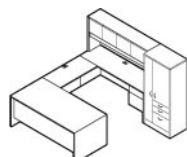

Executive Office (excluding seating) \$5552; shown with Ride & Rest seating

FEATURES

- With over 370 components available in 169 color combinations, Adaptabilities provides the ultimate in flexibility and modularity
- The extensive range of components may be configured into multi-user workstations for task-intensive functions, or into private executive offices
- Constructed from Global's exclusive premium high performance thermally-fused laminates and finished in 3mm thick matching edges
- Standard with full modesty panels; 3/4 panels also available
- Full to floor or 3/4 pedestals available
- Most components ship fully assembled
- Limited lifetime warranty

Select the look you want with solid or two-tone color combinations.

SAMPLE CONFIGURATIONS

72" Desk, Credenza & Hutch \$2655

72" x 84" "L" Workstation \$1487

72" x 104" "U" Workstation \$1991

72" x 108" Workstation \$3215

92" x 104" Workstation \$3544

72" x 104" Workstation \$4386

The combination of Adaptabilities desking components with Divide desk-mounted panels can create individual work areas and help shield high traffic areas. Vertical stacking of varying height panels provides semi-private to private work areas.