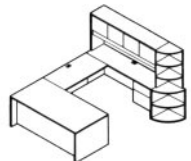

Select the look you want with solid or two-tone color combinations.

SAMPLE CONFIGURATIONS

72" Desk, Credenza & Hutch \$2655

72" x 84" "L" Workstation \$1487

72" x 104" "U" Workstation \$1991

72" x 108" Workstation \$3215

92" x 104" Workstation \$3544

72" x 104" Workstation \$4386

The combination of Adaptabilities desking components with Divide desk-mounted panels can create individual work areas and help shield high traffic areas. Vertical stacking of varying height panels provides semi-private to private work areas.