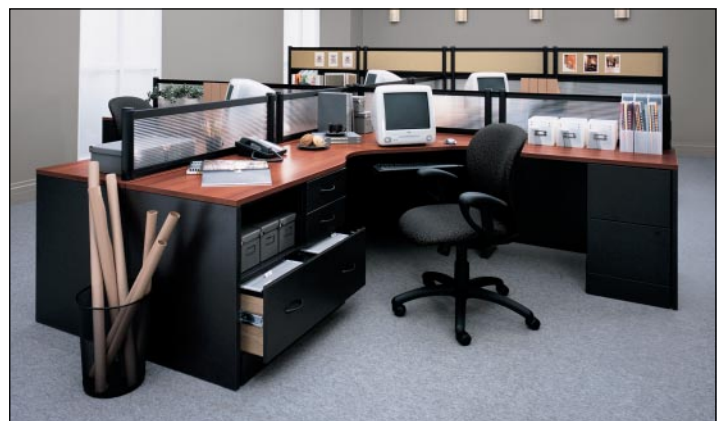

Executive Office (excluding seating) \$5552; shown with Ride & Rest seating

FEATURES

- With over 370 components available in 169 color combinations, Adaptabilities provides the ultimate in flexibility and modularity
- The extensive range of components may be configured into multi-user workstations for task-intensive functions, or into private executive offices
- Constructed from Global's exclusive premium high performance thermally-fused laminates and finished in 3mm thick matching edges
- Standard with full modesty panels; 3/4 panels also available
- Full to floor or 3/4 pedestals available
- Most components ship fully assembled
- Limited lifetime warranty

Select the look you want with solid or two-tone color combinations.

SAMPLE CONFIGURATIONS

72" Desk, Credenza & Hutch \$2655

72" x 84" "L" Workstation \$1487

72" x 104" "U" Workstation \$1991

72" x 108" Workstation \$3215

92" x 104" Workstation \$3544

72" x 104" Workstation \$4386

The combination of Adaptabilities desking components with Divide desk-mounted panels can create individual work areas and help shield high traffic areas. Vertical stacking of varying height panels provides semi-private to private work areas.