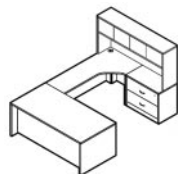

Select the look you want with solid or two-tone color combinations.

SAMPLE CONFIGURATIONS

72" Desk, Credenza & Hutch \$2655

72" x 84" "L" Workstation \$1487

72" x 104" "U" Workstation \$1991

72" x 108" Workstation \$3215

92" x 104" Workstation \$3544

72" x 104" Workstation \$4386

The combination of Adaptabilities desking components with Divide desk-mounted panels can create individual work areas and help shield high traffic areas. Vertical stacking of varying height panels provides semi-private to private work areas.