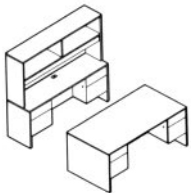

Executive Office (excluding seating) \$5552; shown with Ride & Rest seating

FEATURES

- With over 370 components available in 169 color combinations, Adaptabilities provides the ultimate in flexibility and modularity
- The extensive range of components may be configured into multi-user workstations for task-intensive functions, or into private executive offices
- Constructed from Global's exclusive premium high performance thermally-fused laminates and finished in 3mm thick matching edges
- Standard with full modesty panels; 3/4 panels also available
- Full to floor or 3/4 pedestals available
- Most components ship fully assembled
- Limited lifetime warranty

Select the look you want with solid or two-tone color combinations.

SAMPLE CONFIGURATIONS

72" Desk, Credenza & Hutch \$2655

72" x 84" "L" Workstation \$1487

72" x 104" "U" Workstation \$1991

72" x 108" Workstation \$3215

92" x 104" Workstation \$3544

72" x 104" Workstation \$4386

The combination of Adaptabilities desking components with Divide desk-mounted panels can create individual work areas and help shield high traffic areas. Vertical stacking of varying height panels provides semi-private to private work areas.