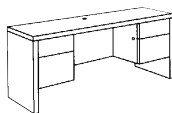

Global Arno Series Value-Priced Leather/Mock Leather Seating 4003 01-003 \$257

30" x 60" Executive Desk G3060DP 11-102 \$603

36" x 72" Bow Top Desk G3672DPB 12-102 \$935

24" x 45" Single Pedestal Desk G2445SPR 15-102 \$416

20" x 66" Kneespace Credenza G2066CK 19-112 \$719

36"W Lateral File G2036LF 23-102 \$644

66"W Open Hutch G66HO CB 28-112 \$620

36" Task Light For use with credenza hutch above. See page 37.

30" x 60" Single Pedestal Desk G3060SPR 17-002 \$533