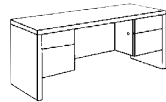

Executive Workstation as shown (quick ship), $3441; shown with Supra series seating

30" x 60" Executive Desk G3060DP 11-102 $603