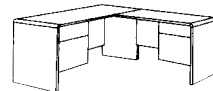

20" x 66" Kneespace Credenza G2066CK 19-112 \$719

36"W Lateral File G2036LF 23-102 \$644

66"W Open Hutch G66HO CB 28-112 \$620

36" Task Light For use with credenza hutch above. See page 37.

30" x 60" Single Pedestal Desk G3060SPR 17-002 \$533

20" x 40" x 29"H Left Return G2040FL 17-242 \$439

30" x 60" Single Pedestal Desk G3060SPL 18-002 \$533

20" x 40" x 29"H Right Return G2040FR 18-242 \$439

30" x 66" Single Pedestal Desk G3066SPL 18-102 \$644