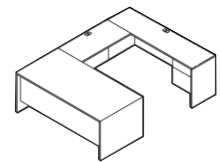

30" x 66" Single Pedestal Desk G3066SPL 18-102 $644

24" x 42" x 29"H Bridge G2442FB 28-012 $270