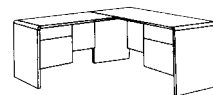

20" x 66" Kneespace Credenza G2066CK 19-112 \$719

36"W Lateral File G2036LF 23-102 \$644

66"W Open Hutch G66HO CB 28-112 \$620

36" Task Light For use with credenza hutch above. See page 37.

30" x 60" Single Pedestal Desk G3060SPR 17-002 \$533