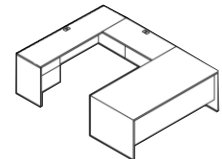

20" x 66" Single Pedestal Credenza G2066CSR 17-222 $632

30" x 66" Single Pedestal Desk G3066SPR 17-102 $644

24" x 42" x 29"H Bridge G2442FB 28-012 $270