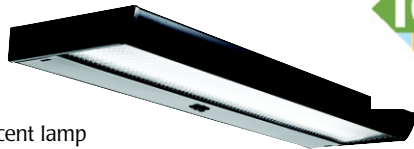

idea@WORK Desk Accessories 05020

Isis™ Discover Desk Lamp

- 50 watt Halogen lamp
- Slim, sleek shade
- Color-correct lighting
- Two-stage Black rocker on/off switch
- Black finish

W-DDL1-B 50-001 \$125

Swoop™ Discover Technical Lamp

- 20 watt fluorescent lamp
- Dual 12" slim profile aluminum arms
- Platinum finish with Black shade
- Clamp or panel mount available on Quick Ship

TDLDT2-BASE 50-002 \$170

Dazz Under Shelf Fluorescent Lighting