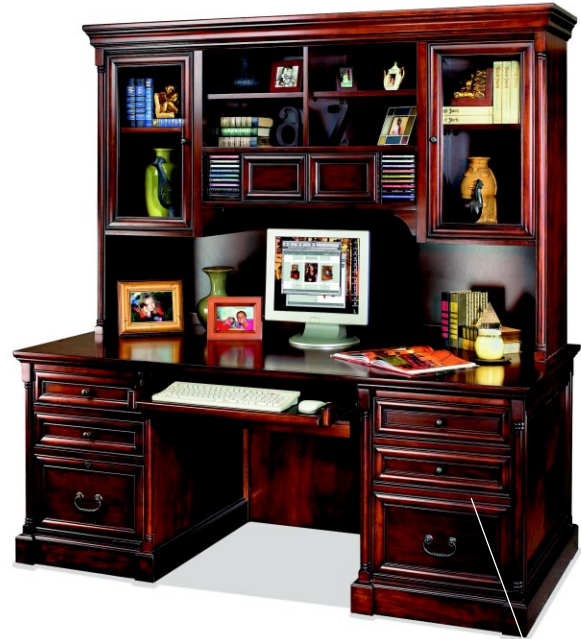

Computer "L" Desk

36 1/2"D x 74"W desk with 26 1/2"D x 53"W right return. Two utility drawers, one file drawer, keyboard tray with power center, pencil tray and four cable access ports. Right return features CPU tower storage. Cherry finish.

Single Pedestal Desk	DSIMMV664R	18-062	\$2405
Computer Return	DSIMMV664R-R	18-262	1665

Bookcase

33 1/2"W x 17 3/4"D x 79"H with adjustable shelves. Cherry finish.

DSIMMV3479	45-342	\$1110
-------------------	--------	---------------

Two Drawer Lateral File

39"W x 23"D x 30"H for letter/legal filing. Top drawer locks. Cherry finish.

DSIMMV450	23-452	\$1110
------------------	--------	---------------

Conference Table new

48" round with square base, Cherry.		
DSIMMV48RTT Top	29-482	\$390
DSIMMV48TB Base	29-492	355

Executive Computer Desk

74"W x 36 1/2"D with pull-out writing slides, four storage drawers, two file drawers, CPU compartment with slide-out tray and front and rear access doors. Fold down keyboard tray has control panel with phone and high speed internet access line. Cherry finish.