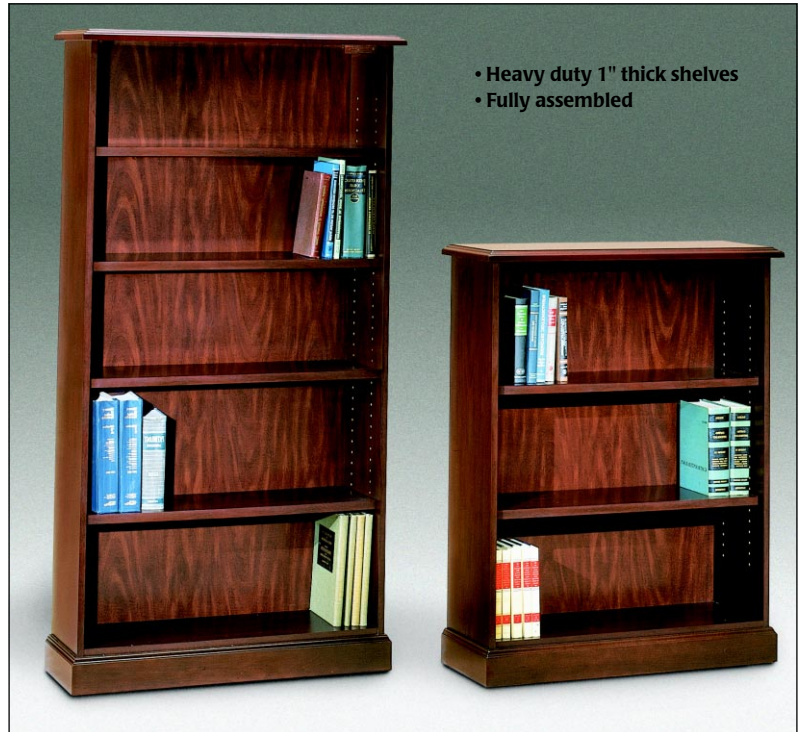

**Target Collection** 05010

- 36"W x 12"D, fully assembled, with fully finished backs
- Fully adjustable 10 1/2" deep shelves
- Matches Target laminate desk series shown on page 20
- In stock in Caramel Cherry laminate finish

<b>48"H Bookcase</b>		
<b>45-48-HDBC-CC</b>	43-802	<b>\$562</b>
<b>72"H Bookcase</b>		
<b>45-72-HDBC-CC</b>	45-802	<b>\$810</b>

Transradial Edge Detail

**FINISHES**

Caramel Cherry  
IN STOCK

Honey Maple  
SPECIAL ORDER

Mahogany  
SPECIAL ORDER

- Heavy duty 1" thick shelves
- Fully assembled

**Statesman Traditional Collection** 05013

- 38"W x 13"D with adjustable 10 1/2" deep shelves
- Matches Miller's Statesman desk series on pages 8-9
- In stock in Mahogany laminate finish; Walnut finish available on special order

**48" High**  
Two adjustable shelves plus bottom shelf.

<b>TR-BC48-TM</b>	43-482	<b>\$625</b>
-------------------	--------	--------------

**72" High**  
Three adjustable and one fixed shelf plus bottom shelf.