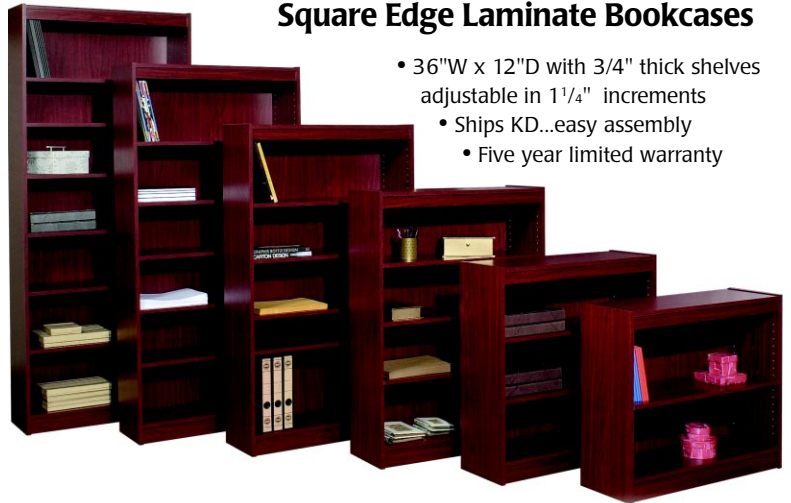

FINISHES

Mahogany Walnut Cherry

Wood Bookcase Accessories

Bookcase Doors new

36"W x 27⁷/₈"H door kit may be added to any square edge or radius veneer bookcase. Fast, easy installation with no additional drilling.

79011 Walnut	05-200	\$127
79013 Mahog.	05-202	
79016 Cherry	05-222	

Traditional Kit

Convert square edge bookcases into traditional by adding molding kit at top and bottom.

79023 Mahogany	89-792	\$100
79026 Cherry	89-992	

Fluted Traditional Kit new

Fluted side panels and two piece trim kit with traditional curves and dentil molding. Fits 72"H square edge bookcase.

79061 Walnut	89-200	\$197
79063 Mahogany	89-202	
79066 Cherry	89-222	

Square Edge Laminate Bookcases

- 36"W x 12"D with 3/4" thick shelves adjustable in 1/4" increments
- Ships KD...easy assembly
- Five year limited warranty

30" High					
78013 Mahogany	42-782	\$109	84" High		
78012 Med. Oak	42-781		78063 Mahogany	46-782	\$252
			78062 Med. Oak	46-781	
48" High					
78033 Mahogany	43-782	\$164			
78032 Med. Oak	43-781				
60" High					
78043 Mahogany	44-782	\$197			
78042 Med. Oak	44-781				
72" High					
78053 Mahogany	45-782	\$219			
78052 Med. Oak	45-781				