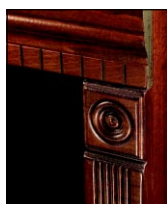

FINISHES

Mahogany Walnut Cherry

Wood Bookcase Accessories

Bookcase Doors new

36"W x 27⁷/₈"H door kit may be added to any square edge or radius veneer bookcase. Fast, easy installation with no additional drilling.

79011 Walnut	05-200	\$127
79013 Mahog.	05-202	
79016 Cherry	05-222	

Traditional Kit

Convert square edge bookcases into traditional by adding molding kit at top and bottom.

79023 Mahogany	89-792	\$100
79026 Cherry	89-992	

Fluted Traditional Kit new

Fluted side panels and two piece trim kit with traditional curves and dentil molding. Fits 72"H square edge bookcase.

79061 Walnut	89-200	\$197
79063 Mahogany	89-202	
79066 Cherry	89-222	

Square Edge Laminate Bookcases

- 36"W x 12"D with 3/4" thick shelves adjustable in 1/4" increments
- Ships KD...easy assembly
- Five year limited warranty

30" High					
78013 Mahogany	42-782	\$109	84" High		
78012 Med. Oak	42-781		78063 Mahogany	46-782	\$252
			78062 Med. Oak	46-781	
48" High					
78033 Mahogany	43-782	\$164			
78032 Med. Oak	43-781				
60" High					
78043 Mahogany	44-782	\$197			
78042 Med. Oak	44-781				
72" High					
78053 Mahogany	45-782	\$219			
78052 Med. Oak	45-781				